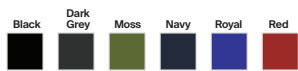

Available colors:

Item Price S - XXL \$24.00

Vantage Apparel

Men's & Ladies Vansport™ Micro-Waffle Mesh Polo

Item# MPOLO19-03/WPOLO19-03

100% polyester, 4 1/4 oz. with moisture management, a self-goods collar with band, and a tagless label. The ladies companion features a zip neck and front princess seam details.

Minimum order is 6 pieces. Mix and match any style and color.

Available colors:

Item Price S - XXL \$26.00

Sale starts May 6th and ends on May 26th, 2019

Mix and match any style or color – **Only a 6 piece minimum!**