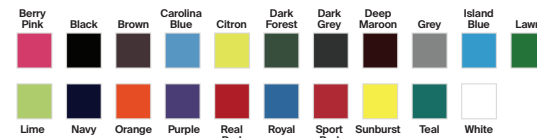

Available colors:

Item Price S - XXL \$19.00

Vantage Apparel

Men's & Ladies Vansport™ Omega Solid Mesh Tech Polo

Item# MPOLO19-02/WPOLO19-02

Made of 100% polyester, this 4.5 oz. top features moisture-wicking technology, UV protection, a solid rib-knit collar, a tagless neck label, a three-button placket, dyed-to-match buttons, hemmed sleeves, single-needle top stitching, an even-hem bottom with tailored side vents and a replacement button. Minimum order is 6 pieces. Mix and match any style and color.

Available colors:

Item Price S - XXL \$24.00

Vantage Apparel

Men's & Ladies Vansport™ Micro-Waffle Mesh Polo

Item# MPOLO19-03/WPOLO19-03

100% polyester, 4 1/4 oz. with moisture management, a self-goods collar with band, and a tagless label. The ladies companion features a zip neck and front princess seam details.