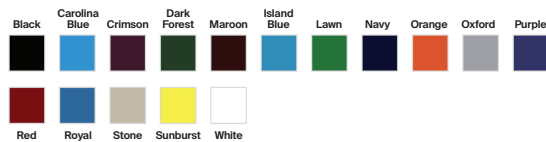

Spring Polo Sale

Vantage Apparel

Men's & Ladies Soft-Blend Double-Tuck Pique Polo

Item# MPOLO19-01/WPOLO19-01

60% cotton/40% polyester 5 oz. double-tuck pique material and features a solid trim, a three-button placket, dyed-to-match polished pearl buttons, double-needle top stitching, an even-hem bottom with tailored side vents and a replacement button. Minimum order is 6 pieces. Mix and match any style and color.

Available colors:

Item Price S - XXL \$19.00

Vantage Apparel

Men's & Ladies Vansport™ Omega Solid Mesh Tech Polo

Item# MPOLO19-02/WPOLO19-02

Made of 100% polyester, this 4.5 oz. top features moisture-wicking technology, UV protection, a solid rib-knit collar, a tagless neck label, a three-button placket, dyed-to-match buttons, hemmed sleeves, single-needle top stitching, an even-hem bottom with tailored side vents and a replacement button. Minimum order is 6 pieces. Mix and match any style and color.